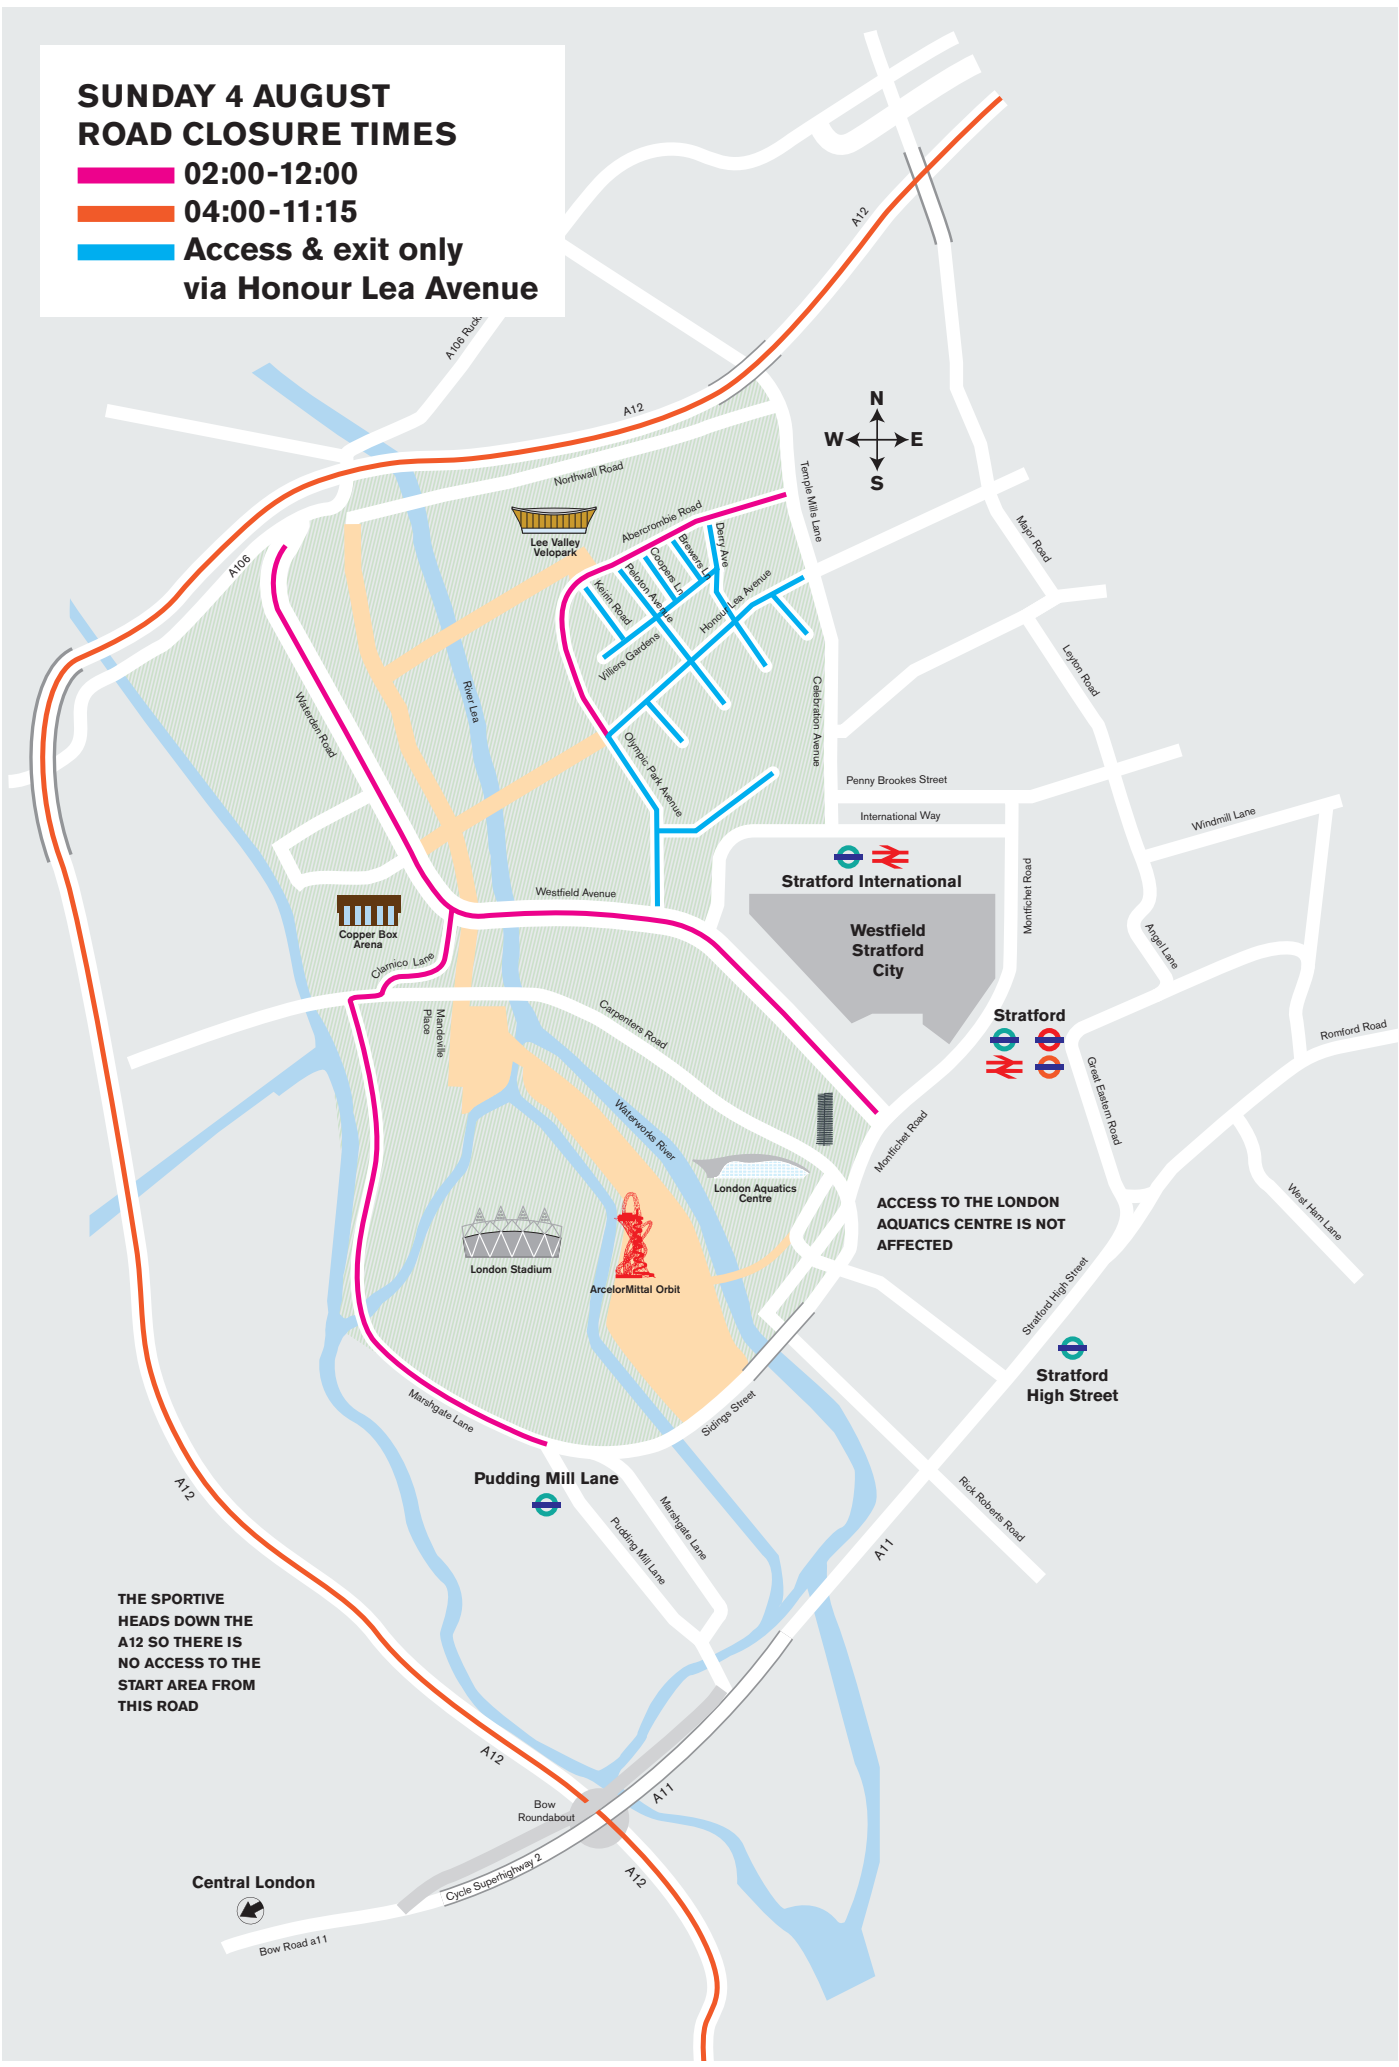

A map overleaf details the road closures in your area. The following roads will be closed from 02:00 on Sunday and are anticipated to reopen at 12:00: Waterden Road, Westfield Avenue, Clarnico Lane, Marshgate Lane, Sidings Street, Abercrombie Road, and the north part of Olympic Park Avenue.

Additionally, the A12 southbound will be closed from 04:00 and is anticipated to reopen at 11.15.

Resident access and exit will be facilitated where possible by event stewards via Honour Lea Avenue and the south part of Olympic Park Avenue.

Residents who use parking bays on Abercrombie Road and the north part of Olympic Park Avenue are kindly requested to relocate their vehicles on the evening of Saturday 3 August. Free parking is available to you in the Westfield car park via the automatic numberplate recognition (ANPR) system between 17:00 on Saturday 3 and 17:00 on Sunday 4 August.

# SUNDAY 4 AUGUST ROAD CLOSURE TIMES

 02:00-12:00

 04:00-11:15

 Access & exit only  
via Honour Lea Avenue

**Stratford International**  
**Westfield Stratford City**

**ACCESS TO THE LONDON AQUATICS CENTRE IS NOT AFFECTED**