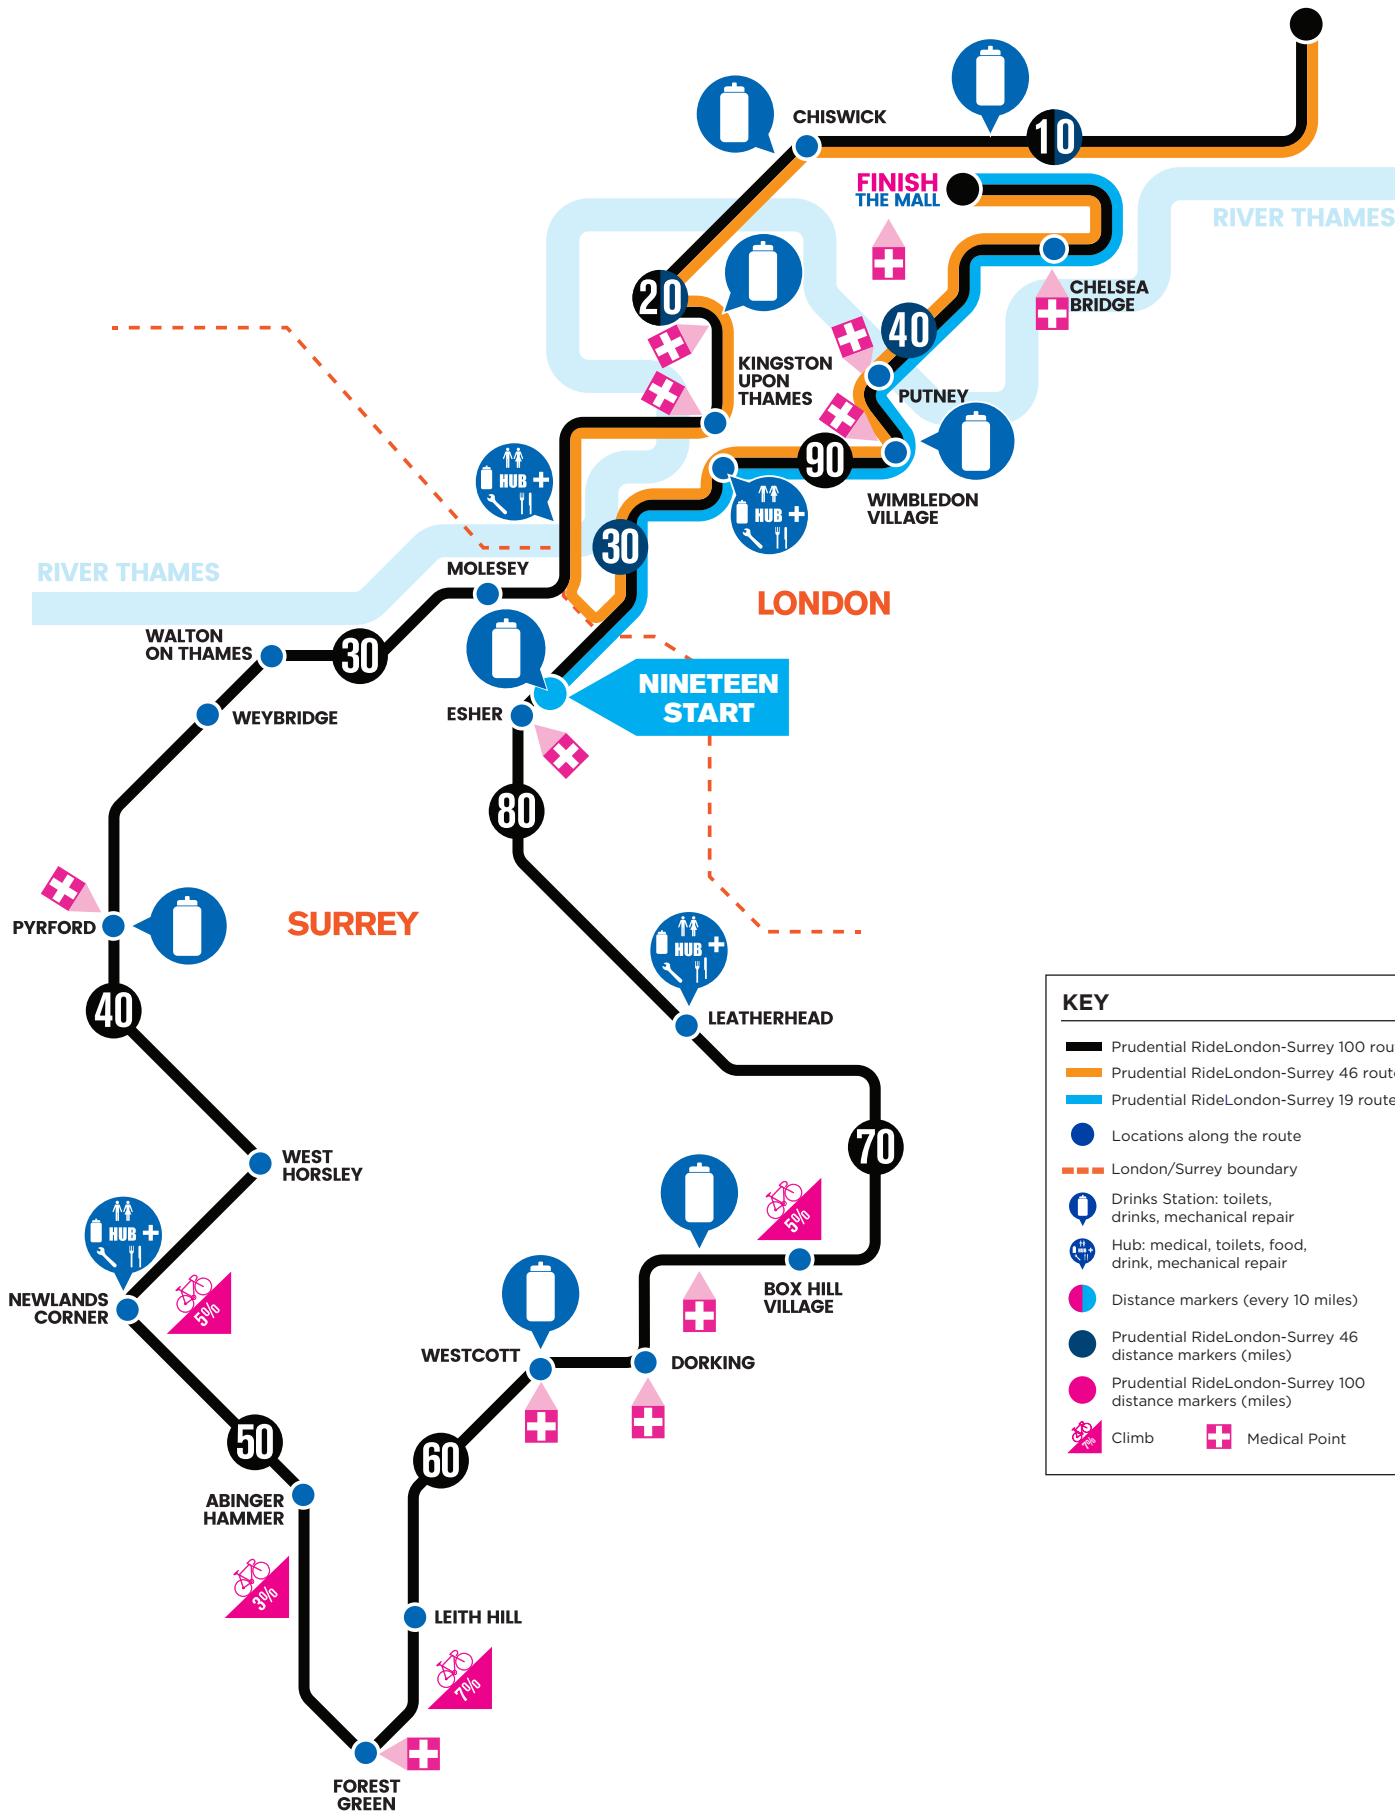

100 & 46 START
QUEEN ELIZABETH
OLYMPIC PARK

KEY	
	Prudential RideLondon-Surrey 100 route
	Prudential RideLondon-Surrey 46 route
	Prudential RideLondon-Surrey 19 route
	Locations along the route
	London/Surrey boundary
	Drinks Station: toilets, drinks, mechanical repair
	Hub: medical, toilets, food, drink, mechanical repair
	Distance markers (every 10 miles)
	Prudential RideLondon-Surrey 46 distance markers (miles)
	Prudential RideLondon-Surrey 100 distance markers (miles)
	Climb
	Medical Point